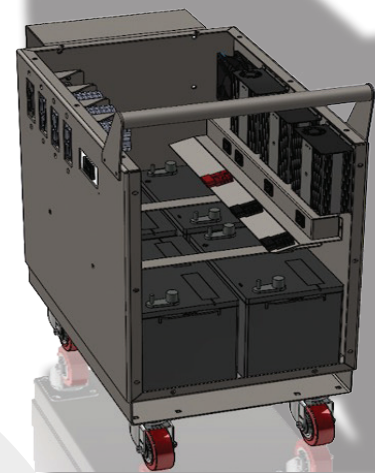

GECI MULTI VOLTAGE POWER PACK

Features

- 12 / 24 / 36 / 48VDC

Universal use

- Designed to unload a fleet of trucks
- Attaches to lift carriage
- Forklift Forks Pockets
- Class 3 wide or narrow lift
- Modular 3/16" lift boom bracket to use without forks
- Claw Mount Available

Piece of mind

- Group 27 Maintenance Free batteries
- Battery Discharge Indicator

Easy Charging Management

- Single plug 120Vac input
- Automatic battery balancement - Plug every weekend
- Exhaust fan
- Jumper cables available upon request

Safety

- Output Fuse
- Battery rollover bar protection

MODEL	MVPP-12A48
Battery voltages	12/24/36/48V
Standard Connectors	Anderson SB350Gray
Optional Connectors	SB175G/R, EURO320
AC input	1x120Vac 12A
Included Input Cable	5-15P to C13
Included Input Cable Length	6'
Size	L 30.5" x W 16.25" x 34.5" H
Total Weight	400 pounds
Total Weight without batteries	150 pounds